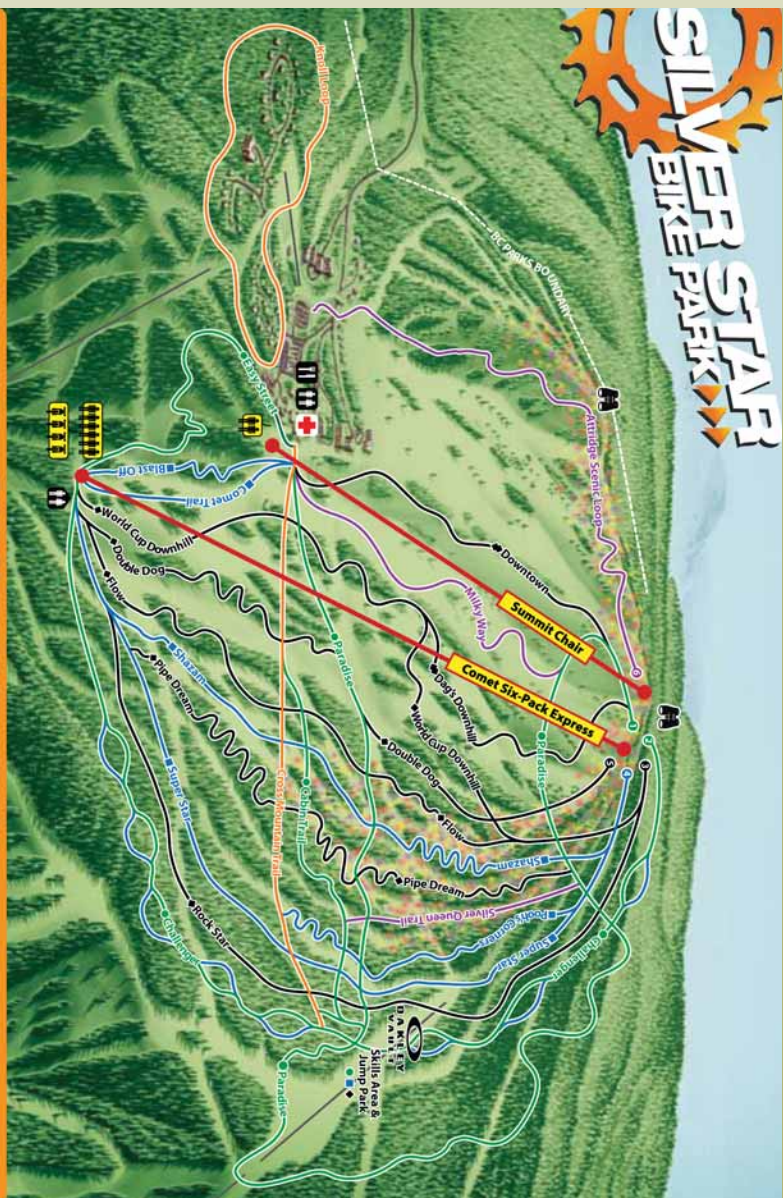

SILVER STAR BIKE PARK

MAP LEGEND

- Beginner
- Intermediate
- Advanced
- Expert
- Hiking Trail
- Shared Trail
- + Viewpoint
- + Patrol
- + Restaurants & Pub
- + Washroom / Cabin
- + Chairlift / Ski lift
- + Alpine Meadows

TRAIL HEADS

- Paradise, Downtown, Day's Downhill, Milky Way, Silver Queen, Challenge, Oakley Vault
- Rockstar, World Cup Downhill, Flow, Pipe Dream, Oakley Vault
- Super Six, Peck's Corners, Shizzam, Pipe Dream
- Double Dog
- Attridge Scenic Loop